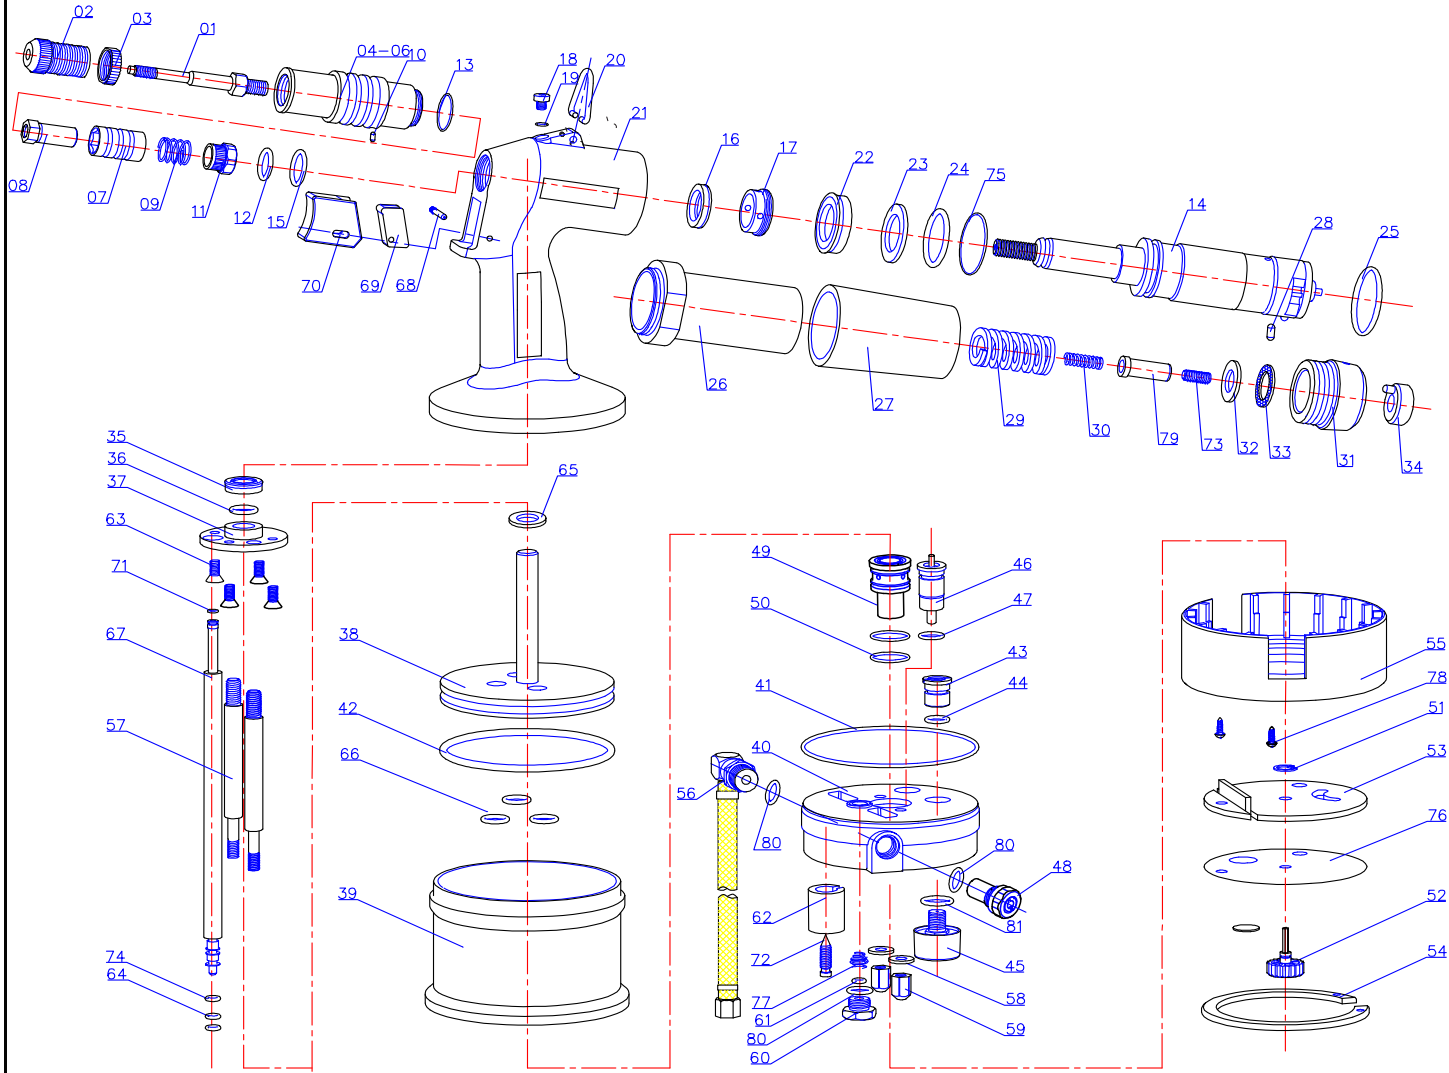

OS-1550W **GAV** HAVALI SOMUNLU PERÇİN

NO.	PARÇA ADI	ADET	NO.	PARÇA ADI	ADET	NO.	PARÇA ADI	ADET
1	mandrel M4	1	24	o-ring	1	53	covering	1
1	mandrel M5	1	25	o-ring	1	54	retaining ring	1
1	mandrel M6	1	26	sleeve	1	55	bottom ring	1
1	mandrel M8	1	27	protective sleeve	1	56	union coupling	1
1	mandrel M10	1	28	pin cylindrical	1	57	connecting bolt	2
2	nosepiece M4	1	29	compression spring	1	58	copper washer for connecting b	2
2	nosepiece M5	1	30	compression spring	1	59	cap nut for connecting bolt	2
2	nosepiece M6	1	31	rear screwed joint	1	60	bolt below valve pin	1
2	nosepiece M8	1	32	ring for compression spring	1	61	o-ring	1
2	nosepiece M10	1	33	muffler	1	62	sleeve for needle valve	1
3	set nut	1	34	push button	1	63	muffler	4
4~6	front sleeve complete	1	35	lip seal	1	64	o-ring	2
7	security part	1	36	o-ring	1	65	adjusting ring	3
8	spring holder	1	37	bottom ring	1	66	o-ring	3
9	spring	1	38	pneumatic plunger	1	67	valve pin	1
10	pin cylindrical	1	39	pneumatic cylinder	1	68	pin cylindrical	1
11	lock nut	1	40	cover ring	1	69	eccentric trigger	1
12	o-ring	1	41	o-ring	1	70	trigger	1
13	o-ring	1	42	o-ring	1	71	o-ring	1
14	hydraulic plunger complete	1	43	coupling for pressure gauge	1	72	needle valve for time of return	1
15	o-ring	1	44	o-ring	1	73	cap screw	1
16	lip seal	1	45	pressure gauge	1	74	o-ring	1
17	buffer ring	1	46	oil level indicator	1	75	o-ring	1
18	cap screw	1	47	o-ring	1	76	plastic board	1
19	o-ring	1	48	pressure relief valve	1	77	compression spring	1
20	hanger	1	49	pressure regulation valve	1	78	tapping screw	1
21	hydraulic body	1	50	o-ring	2	79	adjusting pusher	1
22	lip seal	1	51	retaining ring	1	81	o-ring	1
23	guide ring	1	52	pression regulation screw	1			